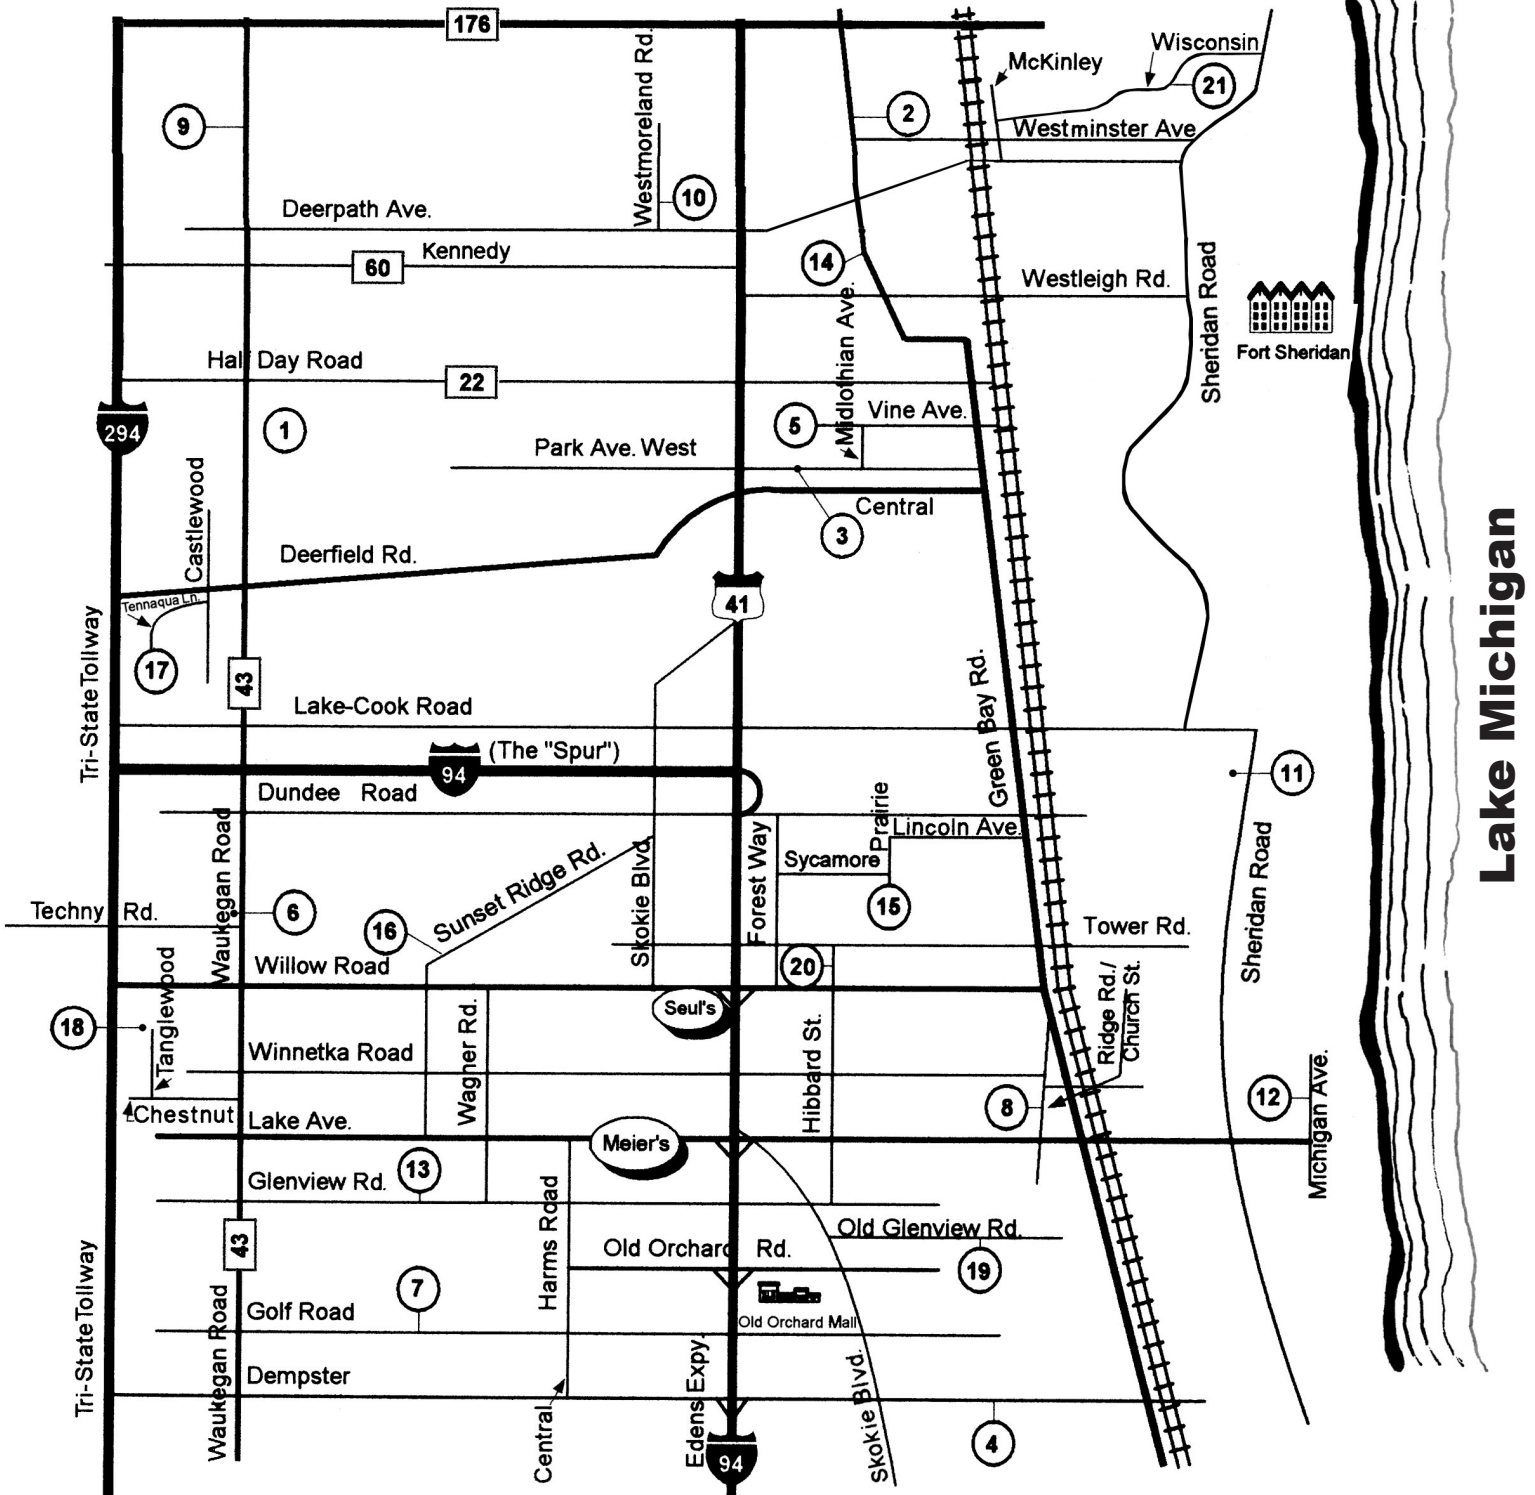

Chicago Platform Tennis Facilities

Club	Phone	Club	Phone
1. Bannockburn Club	847.945-1818 (s)	12. Michigan Shores	847.251-4100 (s)
2. Bath & Tennis Club	847.234-5001 (s)	13. North Shore CC	847.729-1200 x159 (s)
3. Birchwood Club	847.831-2040 (s)	14. Orwentsia Club	847.234-1647
4. Evanston GC	847.676-1316	15. Skokie CC	847.835-9613
5. Exmoor CC	847.432-3600 x157 (s)	16. Sunset Ridge CC	847.446-9046
6. Five Seasons	847.897-5025 (s)	17. Tennaqua	847.945-2100 x8 (s)
7. Glen View Club	847.657-0890	18. Valley Lo	847.729-5557
8. Indian Hill CC	847.251-6523	19. Westmoreland CC	847.853-4714
9. Knollwood CC	847.234-1628 853	20. Winnetka	847.784-9130
10. Lake Forest Club	847.234-5318	21. Winter Club	847.234-4631
11. Lake Shore CC	847.784-7252		

(s) = switchboard, no direct line Note: Meier's: 847.724-0477 Seul's: 847.441-8290

Lake Michigan